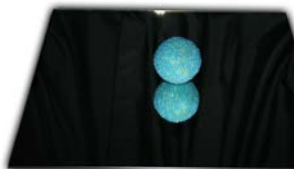

Square Glass Under Plate – 40cm

Square Glass Under Plate – 50cm

Round Mirror Under Plate – 30cm

Round Mirror Under Plate – 40cm

Round Mirror Under Plate – 50cm

Round Mirror Under Plate – 60cm

Square Mirror Under Plate – 30cm

Square Mirror Under Plate – 50cm

Tread Under Plate – 30cm

Tread Under Plate – 50cm

Tread Under Plate – 20cm

Gold Frame With Black Velvet Insert

Gold Frame With Mirror Perspex Insert

Silver Frame Under Plate With Black Embossed Velvet Insert