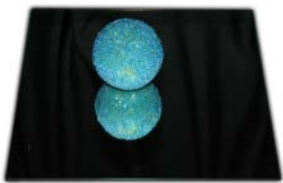

# Under Plates

Square Maroon with stone suede edge Placemat – 30cm

Painted Square Wooden Under Plate – 30cm

Red Perspex Under Plate

Square Wooden Under Plate – 30cm

LP Under Plate

Square Glass Under Plate – 30cm

Square Glass Under Plate – 40cm

Square Glass Under Plate – 50cm

Round Mirror Under Plate – 30cm

Round Mirror Under Plate – 40cm

Round Mirror Under Plate – 50cm

Round Mirror Under Plate – 60cm

Square Mirror Under Plate – 30cm

Square Mirror Under Plate – 50cm

Tread Under Plate – 30cm

Tread Under Plate – 50cm

Tread Under Plate – 20cm

Gold Frame With Black Velvet Insert

Gold Frame With Mirror Perspex Insert

Silver Frame Under Plate With Black Embossed Velvet Insert