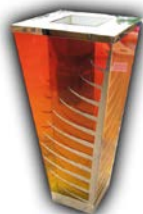

Pots

Pots

**White Roman Urn Pot –
60cm**

Rust Roman Urn Pot

Small Brass Pot

Medium Brass Pot

Large Brass Pot

Ndebele Pot – 100cm

Ndebele Pot- 50cm

Rectangular Pot

Rectangular Pot

**Perspex V-Shape Pot –
120cm**

Fleur De Lis Pot – 95cm

Stone Cement Pot – 95cm

**Green Perspex V-Shape Pot –
120cm**