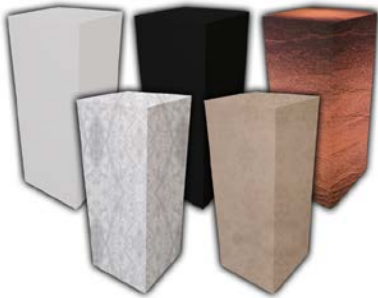

Plinths & Pillars

Plinths & Pillars

White Plinth – 80cm

White Plinth – 1m

White Plinth – 1.1 m

White Plinth – 1.2 m

Black Plinth – 80cm

Black Plinth – 1m

Black Plinth – 1.1m

Black Plinth – 1.2m

Plinth covers – White
Stretch, Black stretch, Bronze
Taffeta, White Velvet, Stone
Suede

Grey Marble Finish Pillar – 3m -
Fibreglass