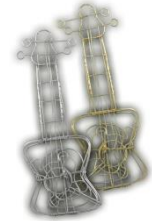

Music & Movies

Props

Acoustic Guitar

Electric Guitar – Blue

Electric Guitar – Red

Clapper Board 1m

Oscar Statues 3D

Guitar

Wire Guitar – Silver & Gold
(1m)

Wire Guitar – Silver & Gold
(60cm)

Gramophone 3D

Wire Saxophone – Silver &
Gold (60cm)

Lighted Hollywood Sign – 2.4m
X 1.2m

Lighted Moulin Rouge Sign
– 2.45m X 1.25m

Wire Saxophone – Silver &
Gold (1m)

Mirror Balls

Moulin Rouge Lighted Sign –
1.2mx 1.8m

Popcorn 3D – 1m

Lighted Oscars Sign – 2.5m
X 1.25m

Popcorn 3D – 2m

Velvet Stanchion Band

Snow White Queen

Music & Movies

Wire Eiffel Tower (Moulin Rouge)

Centre Pieces

30cm Juke Box

Camera 2D

Clapper Board

Oscar Statue - Small

Music & Movies

Film Reel