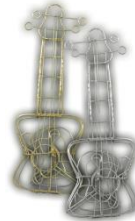

Music & Movies

Props

Acoustic Guitar

Electric Guitar – Blue

Electric Guitar – Red

Clapper Board 1m

Oscar Statues 3D

Guitar

Wire Guitar – Silver & Gold
(1m)

Wire Guitar – Silver & Gold
(60cm)

Gramophone 3D

Wire Saxophone – Silver &
Gold (60cm)

Lighted Hollywood Sign – 2.4m
X 1.2m

Lighted Moulin Rouge Sign
– 2.45m X 1.25m

Wire Saxophone – Silver &
Gold (1m)

Mirror Balls

Moulin Rouge Lighted Sign –
1.2mx 1.8m

Popcorn 3D – 1m

Lighted Oscars Sign – 2.5m
X 1.25m

Popcorn 3D – 2m

Velvet Stanchion Band

Snow White Queen

Music & Movies

Wire Eiffel Tower (Moulin Rouge)

Centre Pieces

30cm Juke Box

Camera 2D

Clapper Board

Oscar Statue - Small

Music & Movies

Film Reel