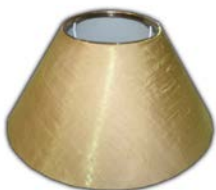

## Shades

**Maroon Beaded Shade – 15cm**

**Red Beaded Shade – 15cm**

**Clear Beaded Shade – 15cm**

**Maroon Taffeta Shade With Gold Ringing – 17cm**

**Gold Beaded Shade – 16cm**

**Red & Black Lace Shade – 17cm**

**Red Shade – 27cm**

**Orange Swirl Lamp Shade**

**Purple Taffeta Shade – 27cm**

**Black Shade – 19cm**

**Black Shade – 27cm**

**White Taffeta Shade – 27cm**

**Gold Taffeta Shade – 27cm**

**Grey Taffeta Lamp Shade – 21cm**

**Periwinkle Swirl Taffeta Shade – 22cm**

**Black Embossed Velvet – 22cm**

**Black Taffeta Shade With Black Beading – 17cm**

**Black Small Shade With Black Beads – 16cm**

**Peridot Green Embossed Taffeta – 23cm**